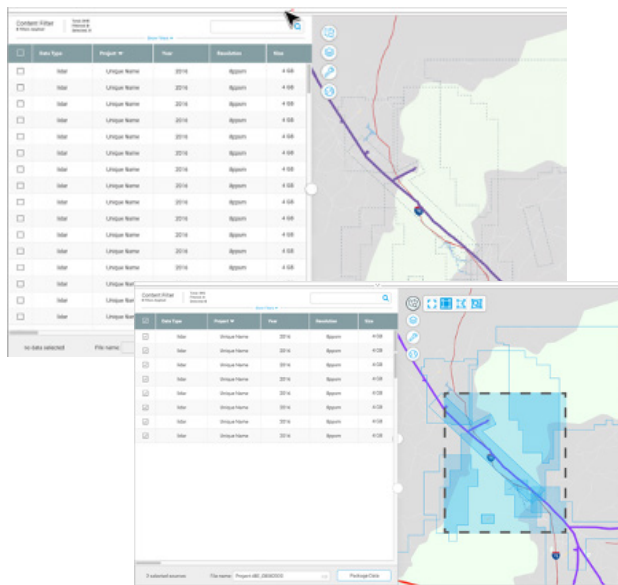

CLOUD

NV5 GEOSPATIAL

INSITE

Data Delivery

Forest Resources

Government Agencies

Roads & Railroads

Oil & Gas Assets

INSITE's Data Delivery Module provides cloud based delivery of all of NV5 project deliverables. Whether it be high density lidar files, orthoimagery or even ESRI based files, INSITE Data Delivery ensures your data is easy to access and download.

Be it data of a single location or an entire state, INSITE's Data Delivery platform supports downloading via the browser, Cyberduck, or AWS CLI to ensure you get your data no matter how "big it is". Many organizations struggle to manage and process all the physical drives they are being shipped in the mail. With Data Delivery you can get "contactless delivery" of your data as soon as it is ready directly to the processing machines or the final storage location. Speeding up delivery timelines and allowing you to get more value from your data faster, safer, and more securely.

ACCESSIBILITY

INSITE provides a single location where customers can store and access all their geospatial source data. No matter how dispersed your teams are rest assured data is accessible for everyone.